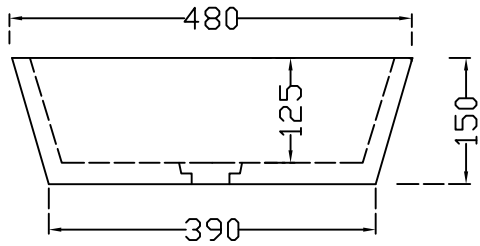

TOP VIEW

SIDE VIEW

Jaquar Group

Global Headquarters
Plot No. 3, Sector- M-11, IMT Manesar
Gurgaon, NCR - 122050, India
E-mail : Sales: support@jaquar.com
Customer Service : service@jaquar.com

ITEM CODE	ADS-MBT-649901
ITEM TYPE	TABLE TOP BASIN CRYSTAL PURE WHITE
ITEM SIZE	420x420x150 mm
ALL DIMENSIONS ARE IN MM. (TOLERANCE ± 5 MM)