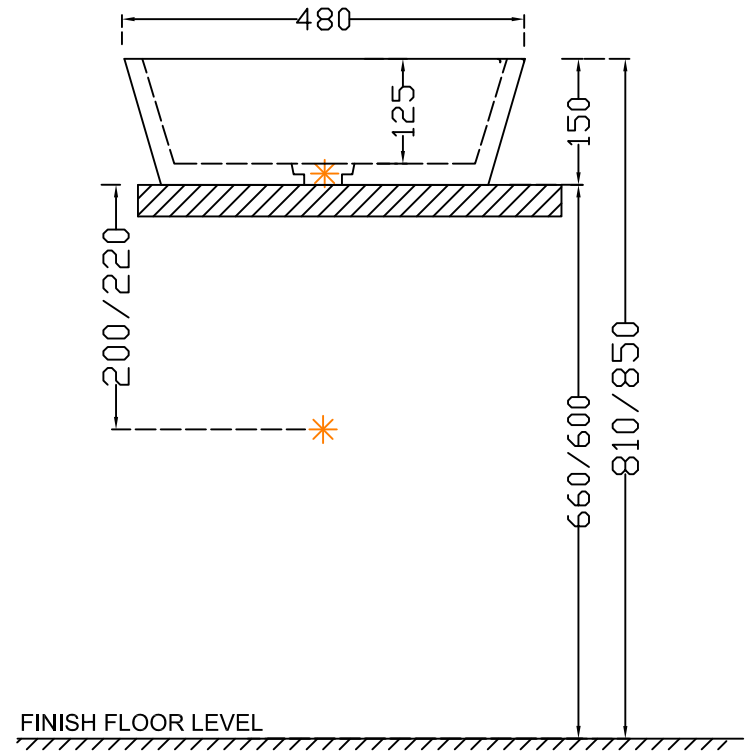

INSTALLATION SIDE VIEW

Jaquar Group

Global Headquarters
Plot No. 3, Sector- M-11, IMT Manesar
Gurgaon, NCR - 122050, India
E-mail : Sales: support@jaquar.com
Customer Service : service@jaquar.com

ITEM CODE	ADS-MBT-649901
ITEM TYPE	TABLE TOP BASIN CRYSTAL PURE WHITE
ITEM SIZE	420x420x150 mm
ALL DIMENSIONS ARE IN MM. (TOLERANCE ± 5 MM)